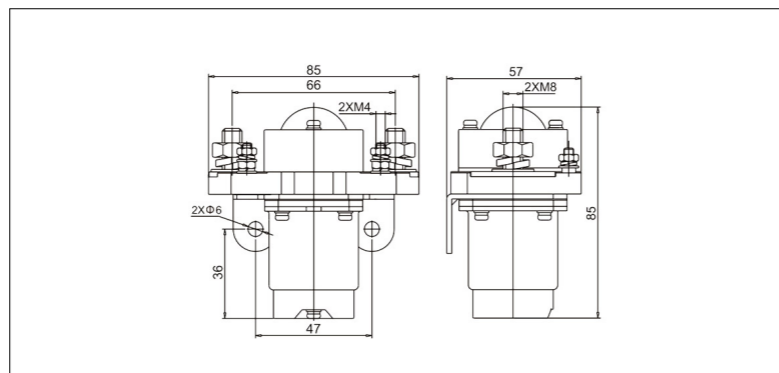

## Product parameters

Product Model	ZJ200D
Rated voltage	24V
Contact circuit rated load current	200A
Working system	Continuous
Export mode	M8 external thread
Dimension	85mm*56mm*93mm
Weight	≤450g
Protection	IP50
Temperature	- 25 °C ~ + 55 °C
Humidity	5% ~ 95%
Insulation resistance	≥50MΩ
Coil power	Start-up≤250W, keep≤5W
Coil type	Double coil
Electrical strength	≤50Hz/60Hz 1500VAC/1min

## Dimension

## Product parameters

Product Model	ZJW200A
Rated voltage	24V, 48V
Contact circuit rated load current	200A
Working system	Continuous or intermittent
Export mode	M8 external thread
Dimension	86mm*46mm*122mm
Weight	≤700g
Protection	IP50
Temperature	- 25 °C ~ + 55 °C
Humidity	5% ~ 95%
Insulation resistance	≥50MΩ
Coil power	≤12W
Coil type	Single coil
Electrical strength	≤50Hz/60Hz 1500VAC/1min